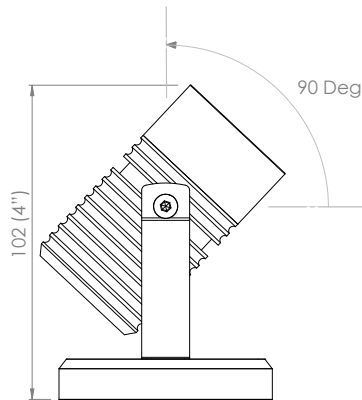

CONFIGURE THIS PRODUCT

M4	Power	Material	Flange	Lens Cover	Beam	Colour	Driver	Mount
M4	4 Watt	A aluminium C copper S s/steel	R round S square L louvre * LR large round LS large square LL large louvre * SP spot GG glare guard PL path light * SL step light * SLS step light with slot * SQ2 squarelight *	C clear F frosted H hexcell	12 12° TIR 26 26° 36 36° 74 74°	WWW warm white 2700°K WW warm white 3000°K NW neutral white 4000°K CW cool white 5000°K	I integral R remote	B bracket BS bracket & spike R recessed WB weighty base

* Only Colour and Driver options are applicable

SPECIFICATIONS

Power	4 Watt
Ingress Protection Rating	IP68
Cable	H05RN - F 1m included
Material	Black Anodised Aluminium Natural Copper 316 Stainless Steel
Baffle	Hexcell beam orientation available for Round, Square & Spot flanges only
Lens Cover	Clear, Frosted, or Hexcell
Removable Light Engine	Pin mounted 4W Cree MTG2 Chip
Colour Temperature	Warm White 2700K, 3000K Neutral White 4000K Cool White 5000K
CRI	Ra 85
Efficacy	100 lm/W
Optic Degrees	12°, 26°, 36°, 74°, Path+Step+Squarelight
Input	700mA constant current (Remote) 12V AC (Integral)
Warranty	Electronics Warranty 5 years Body Warranty 10 years
LEDshield	LED Bypass Shunt
Driver	Integral or Remote

REMOTE DRIVER WIRED IN SERIES

INTEGRAL DRIVER + TRANSFORMER

ROUND DIMENSIONS

SQUARE DIMENSIONS

LOUVRE DIMENSIONS

SPOT LIGHT DIMENSIONS SPIKE MOUNT

POND LIGHT DIMENSIONS WEIGHTED MOUNT

SPOT WITH BRACKET DIMENSIONS

STEP LIGHT DIMENSIONS

PATH LIGHT DIMENSIONS

LARGE ROUND DIMENSIONS

LARGE SQUARE DIMENSIONS

LARGE SQUARE LOUVRE DIMENSIONS