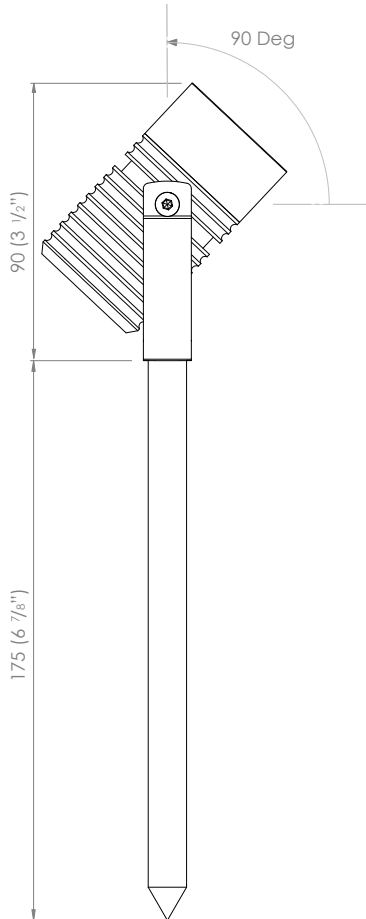

CONFIGURE THIS PRODUCT

M4	Power	Material	Flange	Lens Cover	Beam	Colour	Driver	Mount
M4	4 Watt	A aluminium C copper S s/steel	R round S square L louvre * LR large round LS large square LL large louvre * SP spot GG glare guard PL path light * SL step light * SLS step light with slot * SQ2 squarelight *	C clear F frosted H hexcell	12 12° TIR 26 26° 36 36° 74 74°	WWW warm white 2700°K WW warm white 3000°K NW neutral white 4000°K CW cool white 5000°K	I integral R remote	B bracket BS bracket & spike R recessed WB weighty base

* Only Colour and Driver options are applicable

SPECIFICATIONS

Power	4 Watt
Ingress Protection Rating	IP68
Cable	H05RN - F 1m included
Material	Black Anodised Aluminium Natural Copper 316 Stainless Steel
Baffle	Hexcell beam orientation available for Round, Square & Spot flanges only
Lens Cover	Clear, Frosted, or Hexcell
Removable Light Engine	Pin mounted 4W Cree MTG2 Chip
Colour Temperature	Warm White 2700K, 3000K Neutral White 4000K Cool White 5000K
CRI	Ra 85
Efficacy	100 lm/W
Optic Degrees	12°, 26°, 36°, 74°, Path+Step+Squarelight
Input	700mA constant current (Remote) 12V AC (Integral)
Warranty	Electronics Warranty 5 years Body Warranty 10 years
LEDshield	LED Bypass Shunt
Driver	Integral or Remote

REMOTE DRIVER WIRED IN SERIES

INTEGRAL DRIVER + TRANSFORMER

ROUND DIMENSIONS

SQUARE DIMENSIONS

LOUVRE DIMENSIONS

SPOT LIGHT DIMENSIONS SPIKE MOUNT

POND LIGHT DIMENSIONS WEIGHTED MOUNT

SPOT WITH BRACKET DIMENSIONS

STEP LIGHT DIMENSIONS

PATH LIGHT DIMENSIONS

LARGE ROUND DIMENSIONS

LARGE SQUARE DIMENSIONS

LARGE SQUARE LOUVRE DIMENSIONS