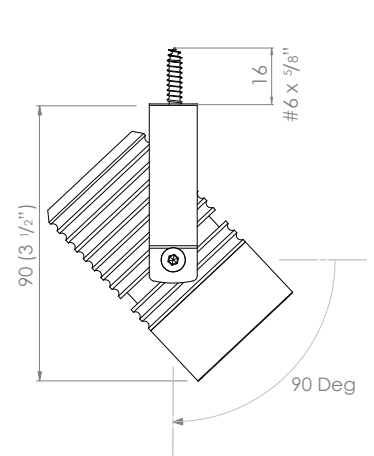

* Only Colour and Driver options are applicable

SPECIFICATIONS

Power	4 Watt
Ingress Protection Rating	IP68
Cable	H05RN - F 1m included
Material	Black Anodised Aluminium Natural Copper 316 Stainless Steel
Baffle	Hexcell beam orientation available for Round, Square & Spot flanges only
Lens Cover	Clear, Frosted, or Hexcell
Removable Light Engine	Pin mounted 4W Cree MTG2 Chip
Colour Temperature	Warm White 2700K, 3000K Neutral White 4000K Cool White 5000K
CRI	Ra 85
Efficacy	100 lm/W
Optic Degrees	12°, 26°, 36°, 74°, Path+Step+Squarelight
Input	700mA constant current (Remote) 12V AC (Integral)
Warranty	Electronics Warranty 5 years Body Warranty 10 years
LEDshield	LED Bypass Shunt
Driver	Integral or Remote

REMOTE DRIVER WIRED IN SERIES

INTEGRAL DRIVER + TRANSFORMER

ROUND DIMENSIONS

SQUARE DIMENSIONS

LOUVRE DIMENSIONS

SPOT LIGHT DIMENSIONS SPIKE MOUNT

POND LIGHT DIMENSIONS WEIGHTED MOUNT

SPOT WITH BRACKET DIMENSIONS

STEP LIGHT DIMENSIONS

PATH LIGHT DIMENSIONS

LARGE ROUND DIMENSIONS

LARGE SQUARE DIMENSIONS

LARGE SQUARE LOUVRE DIMENSIONS