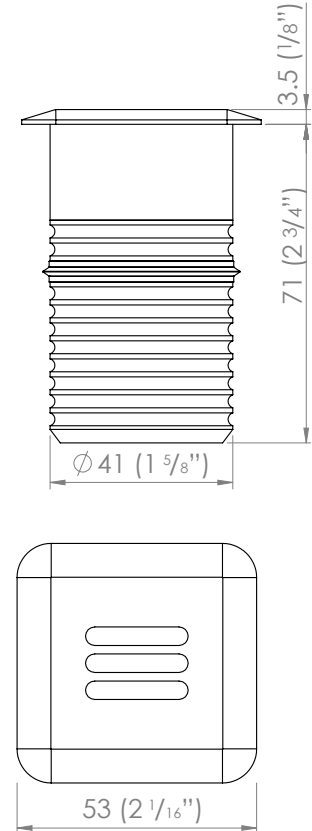

CONFIGURE THIS PRODUCT

M4	Power	Material	Flange	Lens Cover	Beam	Colour	Driver	Mount
M4	4 Watt	A aluminium C copper S s/steel	R round S square L louvre * LR large round LS large square LL large louvre * SP spot GG glare guard PL path light * SL step light * SLS step light with slot * SQ2 squarelight *	C clear F frosted H hexcell	12 12° TIR 26 26° 36 36° 74 74°	WWW warm white 2700°K WW warm white 3000°K NW neutral white 4000°K CW cool white 5000°K	I integral R remote	B bracket BS bracket & spike R recessed WB weighty base

* Only Colour and Driver options are applicable

SPECIFICATIONS

Power	4 Watt
Ingress Protection Rating	IP68
Cable	H05RN - F 1m included
Material	Black Anodised Aluminium Natural Copper 316 Stainless Steel
Baffle	Hexcell beam orientation available for Round, Square & Spot flanges only
Lens Cover	Clear, Frosted, or Hexcell
Removable Light Engine	Pin mounted 4W Cree MTG2 Chip
Colour Temperature	Warm White 2700K, 3000K Neutral White 4000K Cool White 5000K
CRI	Ra 85
Efficacy	100 lm/W
Optic Degrees	12°, 26°, 36°, 74°, Path+Step+Squarelight
Input	700mA constant current (Remote) 12V AC (Integral)
Warranty	Electronics Warranty 5 years Body Warranty 10 years
LEDshield	LED Bypass Shunt
Driver	Integral or Remote

REMOTE DRIVER WIRED IN SERIES

INTEGRAL DRIVER + TRANSFORMER

ROUND DIMENSIONS

SQUARE DIMENSIONS

LOUVRE DIMENSIONS

SPOT LIGHT DIMENSIONS SPIKE MOUNT

POND LIGHT DIMENSIONS WEIGHTED MOUNT

SPOT WITH BRACKET DIMENSIONS

STEP LIGHT DIMENSIONS

PATH LIGHT DIMENSIONS

LARGE ROUND DIMENSIONS

LARGE SQUARE DIMENSIONS

LARGE SQUARE LOUVRE DIMENSIONS