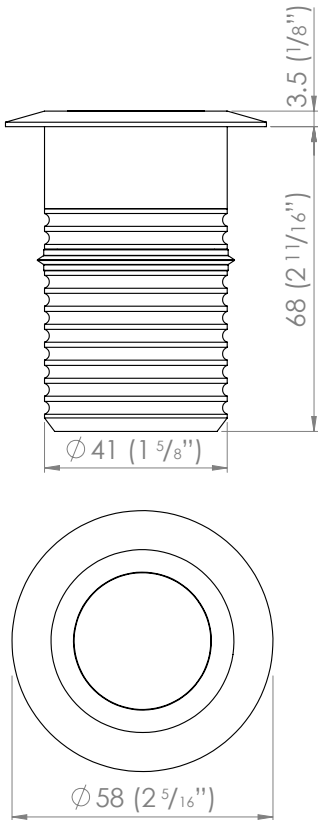

CONFIGURE THIS PRODUCT

M4	Power	Material	Flange	Lens Cover	Beam	Colour	Driver	Mount
M4	4 Watt	A aluminium C copper S s/steel	R round S square L louvre * LR large round LS large square LL large louvre * SP spot GG glare guard PL path light * SL step light * SLS step light with slot * SQ2 squarelight *	C clear F frosted H hexcell	12 12° TIR 26 26° 36 36° 74 74°	WWW warm white 2700°K WW warm white 3000°K NW neutral white 4000°K CW cool white 5000°K	I integral R remote	B bracket BS bracket & spike R recessed WB weighty base

* Only Colour and Driver options are applicable

SPECIFICATIONS

Power	4 Watt
Ingress Protection Rating	IP68
Cable	H05RN - F 1m included
Material	Black Anodised Aluminium Natural Copper 316 Stainless Steel
Baffle	Hexcell beam orientation available for Round, Square & Spot flanges only
Lens Cover	Clear, Frosted, or Hexcell
Removable Light Engine	Pin mounted 4W Cree MTG2 Chip
Colour Temperature	Warm White 2700K, 3000K Neutral White 4000K Cool White 5000K
CRI	Ra 85
Efficacy	100 lm/W
Optic Degrees	12°, 26°, 36°, 74°, Path+Step+Squarelight
Input	700mA constant current (Remote) 12V AC (Integral)
Warranty	Electronics Warranty 5 years Body Warranty 10 years
LEDshield	LED Bypass Shunt
Driver	Integral or Remote

REMOTE DRIVER WIRED IN SERIES

INTEGRAL DRIVER + TRANSFORMER

ROUND DIMENSIONS

SQUARE DIMENSIONS

LOUVRE DIMENSIONS

SPOT LIGHT DIMENSIONS SPIKE MOUNT

POND LIGHT DIMENSIONS WEIGHTED MOUNT

SPOT WITH BRACKET DIMENSIONS

STEP LIGHT DIMENSIONS

PATH LIGHT DIMENSIONS

LARGE ROUND DIMENSIONS

LARGE SQUARE DIMENSIONS

LARGE SQUARE LOUVRE DIMENSIONS