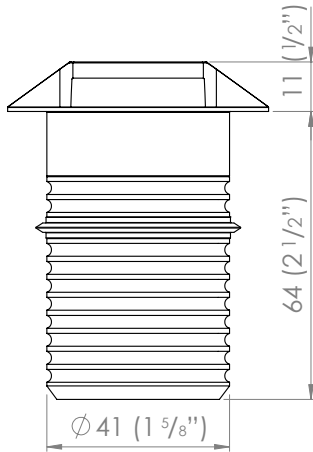

REMOTE DRIVER WIRED IN SERIES

INTEGRAL DRIVER + TRANSFORMER

ROUND DIMENSIONS

SQUARE DIMENSIONS

LOUVRE DIMENSIONS

SPOT LIGHT DIMENSIONS SPIKE MOUNT

POND LIGHT DIMENSIONS WEIGHTED MOUNT

SPOT WITH BRACKET DIMENSIONS

STEP LIGHT DIMENSIONS

PATH LIGHT DIMENSIONS

LARGE ROUND DIMENSIONS

LARGE SQUARE DIMENSIONS

LARGE SQUARE LOUVRE DIMENSIONS