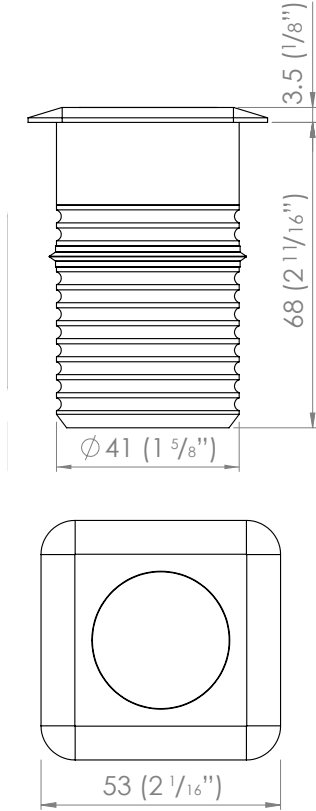

CONFIGURE THIS PRODUCT

M4	Power	Material	Flange	Lens Cover	Beam	Colour	Driver	Mount
M4	4 Watt	A aluminium C copper S s/steel	R round S square L louvre * LR large round LS large square LL large louvre * SP spot GG glare guard PL path light * SL step light * SLS step light with slot * SQ2 squarelight *	C clear F frosted H hexcell	12 12° TIR 26 26° 36 36° 74 74°	WWW warm white 2700°K WW warm white 3000°K NW neutral white 4000°K CW cool white 5000°K	I integral R remote	B bracket BS bracket & spike R recessed WB weighty base

REMOTE DRIVER WIRED IN SERIES

INTEGRAL DRIVER + TRANSFORMER

ROUND DIMENSIONS

SQUARE DIMENSIONS

LOUVRE DIMENSIONS

SPOT LIGHT DIMENSIONS SPIKE MOUNT

POND LIGHT DIMENSIONS WEIGHTED MOUNT

SPOT WITH BRACKET DIMENSIONS

STEP LIGHT DIMENSIONS

PATH LIGHT DIMENSIONS

LARGE ROUND DIMENSIONS

LARGE SQUARE DIMENSIONS

LARGE SQUARE LOUVRE DIMENSIONS