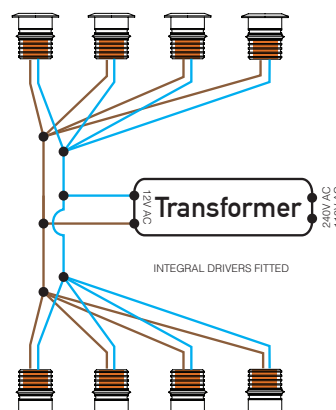

* Only Colour and Driver options are applicable

SPECIFICATIONS

Power	4 Watt
Ingress Protection Rating	IP68
Cable	H05RN - F 1m included
Material	Black Anodised Aluminium Natural Copper 316 Stainless Steel
Baffle	Hexcell beam orientation available for Round, Square & Spot flanges only
Lens Cover	Clear, Frosted, or Hexcell
Removable Light Engine	Pin mounted 4W Cree MTG2 Chip
Colour Temperature	Warm White 2700K, 3000K Neutral White 4000K Cool White 5000K
CRI	Ra 85
Efficacy	100 lm/W
Optic Degrees	12°, 26°, 36°, 74°, Path+Step+Squarelight
Input	700mA constant current (Remote) 12V AC (Integral)
Warranty	Electronics Warranty 5 years Body Warranty 10 years
LEDshield	LED Bypass Shunt
Driver	Integral or Remote

ACCESSORIES

PVC Canister

INSTALLATION INSTRUCTIONS

Connect remote driver versions in series.
Connect integral driver versions in parallel.
IP68 connector recommended. Never switch the output of a constant current driver. Driver must be switched off when connecting LED's to prevent damage.

REMOTE DRIVER WIRED IN SERIES

INTEGRAL DRIVER + TRANSFORMER

ROUND DIMENSIONS

SQUARE DIMENSIONS

LOUVRE DIMENSIONS

SPOT LIGHT DIMENSIONS SPIKE MOUNT

POND LIGHT DIMENSIONS WEIGHTED MOUNT

SPOT WITH BRACKET DIMENSIONS