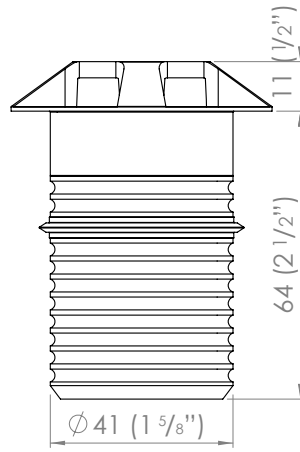

REMOTE DRIVER WIRED IN SERIES

INTEGRAL DRIVER + TRANSFORMER

ROUND DIMENSIONS

SQUARE DIMENSIONS

LOUVRE DIMENSIONS

SPOT LIGHT DIMENSIONS SPIKE MOUNT

POND LIGHT DIMENSIONS WEIGHTED MOUNT

SPOT WITH BRACKET DIMENSIONS

STEP LIGHT DIMENSIONS

PATH LIGHT DIMENSIONS

LARGE ROUND DIMENSIONS

LARGE SQUARE DIMENSIONS

LARGE SQUARE LOUVRE DIMENSIONS