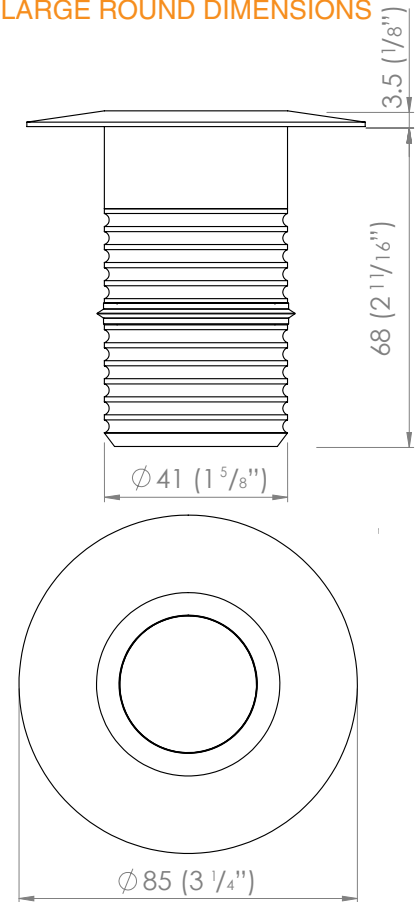

CONFIGURE THIS PRODUCT

M4	Power	Material	Flange	Lens Cover	Beam	Colour	Driver	Mount
M4	4 Watt	A aluminium C copper S s/steel	R round S square L louvre * LR large round LS large square LL large louvre * SP spot GG glare guard PL path light * SL step light * SLS step light with slot * SQ2 squarelight *	C clear F frosted H hexcell	12 12° TIR 26 26° 36 36° 74 74°	WWW warm white 2700°K WW warm white 3000°K NW neutral white 4000°K CW cool white 5000°K	I integral R remote	B bracket BS bracket & spike R recessed WB weighty base

* Only Colour and Driver options are applicable

SPECIFICATIONS

Power	4 Watt
Ingress Protection Rating	IP68
Cable	H05RN - F 1m included
Material	Black Anodised Aluminium Natural Copper 316 Stainless Steel
Baffle	Hexcell beam orientation available for Round, Square & Spot flanges only
Lens Cover	Clear, Frosted, or Hexcell
Removable Light Engine	Pin mounted 4W Cree MTG2 Chip
Colour Temperature	Warm White 2700K, 3000K Neutral White 4000K Cool White 5000K
CRI	Ra 85
Efficacy	100 lm/W
Optic Degrees	12°, 26°, 36°, 74°, Path+Step+Squarelight
Input	700mA constant current (Remote) 12V AC (Integral)
Warranty	Electronics Warranty 5 years Body Warranty 10 years
LEDshield	LED Bypass Shunt
Driver	Integral or Remote

REMOTE DRIVER WIRED IN SERIES

INTEGRAL DRIVER + TRANSFORMER

ROUND DIMENSIONS

SQUARE DIMENSIONS

LOUVRE DIMENSIONS

SPOT LIGHT DIMENSIONS SPIKE MOUNT

POND LIGHT DIMENSIONS WEIGHTED MOUNT

SPOT WITH BRACKET DIMENSIONS

STEP LIGHT DIMENSIONS

PATH LIGHT DIMENSIONS

LARGE ROUND DIMENSIONS

LARGE SQUARE DIMENSIONS

LARGE SQUARE LOUVRE DIMENSIONS