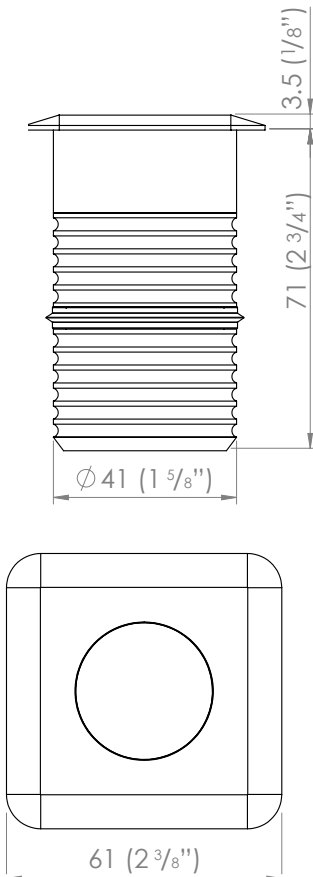

CONFIGURE THIS PRODUCT

M4	Power	Material	Flange	Lens Cover	Beam	Colour	Driver	Mount
M4	4 Watt	A aluminium C copper S s/steel	R round S square L louvre * LR large round LS large square LL large louvre * SP spot GG glare guard PL path light * SL step light * SLS step light with slot * SQ2 squarelight *	C clear F frosted H hexcell	12 12° TIR 26 26° 36 36° 74 74°	WWW warm white 2700°K WW warm white 3000°K NW neutral white 4000°K CW cool white 5000°K	I integral R remote	B bracket BS bracket & spike R recessed WB weighty base

* Only Colour and Driver options are applicable

SPECIFICATIONS

Power	4 Watt
Ingress Protection Rating	IP68
Cable	H05RN - F 1m included
Material	Black Anodised Aluminium Natural Copper 316 Stainless Steel
Baffle	Hexcell beam orientation available for Round, Square & Spot flanges only
Lens Cover	Clear, Frosted, or Hexcell
Removable Light Engine	Pin mounted 4W Cree MTG2 Chip
Colour Temperature	Warm White 2700K, 3000K Neutral White 4000K Cool White 5000K
CRI	Ra 85
Efficacy	100 lm/W
Optic Degrees	12°, 26°, 36°, 74°, Path+Step+Squarelight
Input	700mA constant current (Remote) 12V AC (Integral)
Warranty	Electronics Warranty 5 years Body Warranty 10 years
LEDshield	LED Bypass Shunt
Driver	Integral or Remote

REMOTE DRIVER WIRED IN SERIES

INTEGRAL DRIVER + TRANSFORMER

ROUND DIMENSIONS

SQUARE DIMENSIONS

LOUVRE DIMENSIONS

SPOT LIGHT DIMENSIONS SPIKE MOUNT

POND LIGHT DIMENSIONS WEIGHTED MOUNT

SPOT WITH BRACKET DIMENSIONS

STEP LIGHT DIMENSIONS

PATH LIGHT DIMENSIONS

LARGE ROUND DIMENSIONS

LARGE SQUARE DIMENSIONS

LARGE SQUARE LOUVRE DIMENSIONS