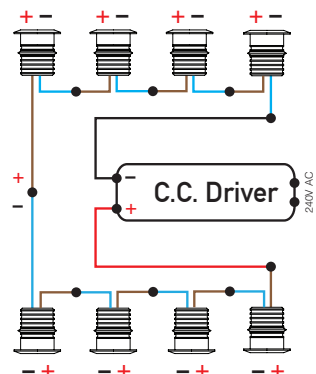

* Only Colour and Driver options are applicable

SPECIFICATIONS

Power	4 Watt
Ingress Protection Rating	IP68
Cable	H05RN - F 1m included
Material	Black Anodised Aluminium Natural Copper 316 Stainless Steel
Baffle	Hexcell beam orientation available for Round, Square & Spot flanges only
Lens Cover	Clear, Frosted, or Hexcell
Removable Light Engine	Pin mounted 4W Cree MTG2 Chip
Colour Temperature	Warm White 2700K, 3000K Neutral White 4000K Cool White 5000K
CRI	Ra 85
Efficacy	100 lm/W
Optic Degrees	12°, 26°, 36°, 74°, Path+Step+Squarelight
Input	700mA constant current (Remote) 12V AC (Integral)
Warranty	Electronics Warranty 5 years Body Warranty 10 years
LEDshield	LED Bypass Shunt
Driver	Integral or Remote

ACCESSORIES

PVC Canister

INSTALLATION INSTRUCTIONS

Connect remote driver versions in series.
Connect integral driver versions in parallel.
IP68 connector recommended. Never switch the output of a constant current driver. Driver must be switched off when connecting LED's to prevent damage.

REMOTE DRIVER WIRED IN SERIES

INTEGRAL DRIVER + TRANSFORMER

ROUND DIMENSIONS

SQUARE DIMENSIONS

LOUVRE DIMENSIONS

SPOT LIGHT DIMENSIONS SPIKE MOUNT

POND LIGHT DIMENSIONS WEIGHTED MOUNT

SPOT WITH BRACKET DIMENSIONS